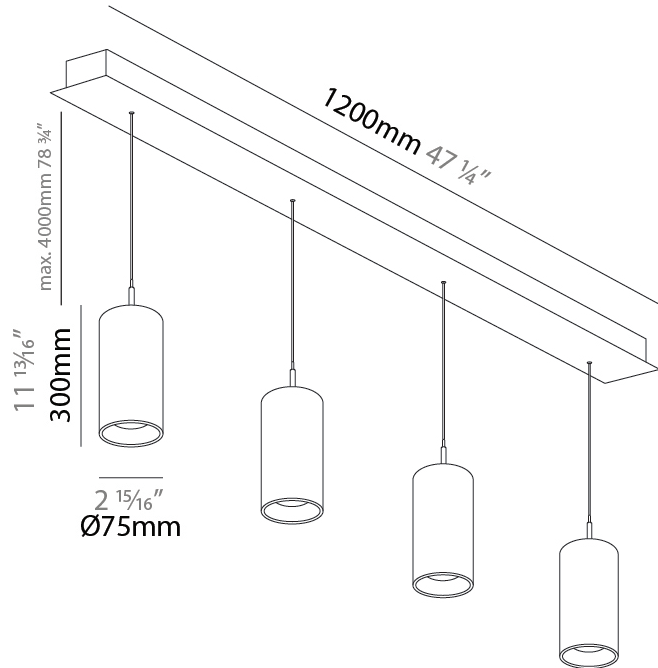

GENERAL

Series: G-Mini Channel
Subseries: G-Mini Channel Hangover
Partner: Prolicht
Division: Architectural
Installation: Suspension
Product Type: Clusters
Mounting Location: Ceiling
Light Distribution: Direct

PHYSICAL

Shape: Cylinder
Diameter (mm): 75
Diameter (in): 2 15/16
Length (mm): 1200
Length (in): 47 1/4
Height (mm): 150
Height (in): 5 7/8

Diffuser: Shine Ring - NOR / OPL / YEL / ORA / RED / BLU / GRN
Fixture Finish: SSR / BKV / CWI / CRY / HAB / UFT / ITA / RUA / FTG / MYG / LOD / PUS / FRO / FUP / KIA / POP / BLS / SPG / MEY / GOH / CHC / COM / ABZ / JAG / OBR / MOS / ROR
Accent Finish: NOF / COP / MIR / SSS
Fixture Material: Extruded Aluminum / Steel
Cable Details: 2000mm/78 3/4" / 4000mm/157 1/2" - Cable, Black, Green, Orange, Red, White

ELECTRICAL

Lamp Type: LED (Zhaga Standard)
Input Wattage (W): 38
Total Output Wattage (W): 34.5
Dimming: Non-Dimmable
Driver Included: Yes
Driver Location: Integrated
Driver Type: Constant Current - Universal
Driver Class: Class 2
Input Voltage (V): 120 - 277

LED

Color Temperature (°K): 2700 / 3000 / 3500 / 4000
Max. Delivered Lumen (lm): Max 3171
Nominal Lumen (lm): Max 4231
CRI: >90 CRI
Lamp Life (hrs): 50000

OPTICAL

Beam Angle: 6 / 22 / 38

RATINGS AND CERTIFICATIONS

Certified By: Certified for North American Standards
IP rating: IP20