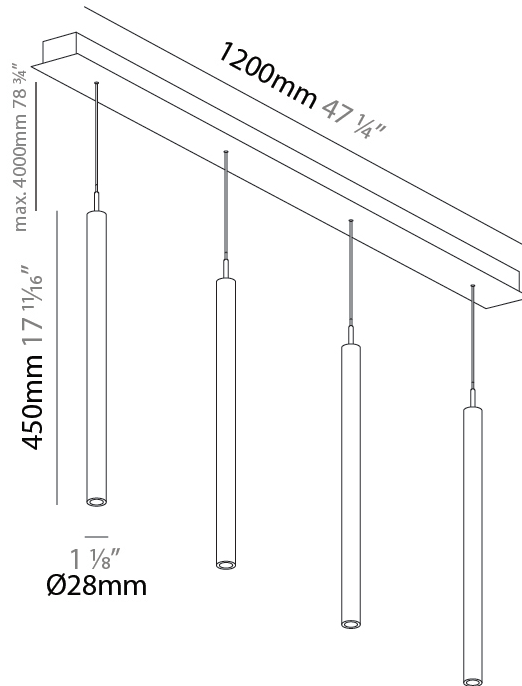

GENERAL

Series: G-Mini Channel
Subseries: G-Mini Channel Hangover
Partner: Prolicht
Division: Architectural
Installation: Suspension
Product Type: Clusters
Mounting Location: Ceiling
Light Distribution: Direct

PHYSICAL

Shape: Cylinder
Diameter (mm): 28
Diameter (in): 1 1/8
Length (mm): 1200
Length (in): 47 1/4
Height (mm): 450
Height (in): 17 11/16

Diffuser: Shine Ring - NOR / OPL / YEL / ORA / RED / BLU / GRN
Fixture Finish: SSR / BKV / CWI / CRY / HAB / UFT / ITA / RUA / FTG / MYG / LOD / PUS / FRO / FUP / KIA / POP / BLS / SPG / MEY / GOH / CHC / COM / ABZ / JAG / OBR / MOS / ROR
Accent Finish: NOF / COP / MIR / SSS
Fixture Material: Extruded Aluminum / Steel
Cable Details: 2000mm/78 3/4" / 4000mm/157 1/2" - Cable, Black, Green, Orange, Red, White

ELECTRICAL

Lamp Type: LED (Zhaga Standard)
Input Wattage (W): 26
Total Output Wattage (W): 23.7
Dimming: Tri-Mode (Non-Dimming and Phase Dimming (120Vac only) and 0-10V Dimming)
Driver Included: Yes
Driver Location: Integrated
Driver Type: Constant Current - Universal
Driver Class: Class 2
Input Voltage (V): 120 - 277

LED

Color Temperature (°K): 2700 / 3000 / 3500 / 4000
Max. Delivered Lumen (lm): 1546 / 1615 / 1705 / 1751
Nominal Lumen (lm): 1840 / 1949 / 2057 / 2112
CRI: >90 CRI
Lamp Life (hrs): 50000

OPTICAL

Beam Angle: 20 / 26 / 56

RATINGS AND CERTIFICATIONS

Certified By: Certified for North American Standards
IP rating: IP20