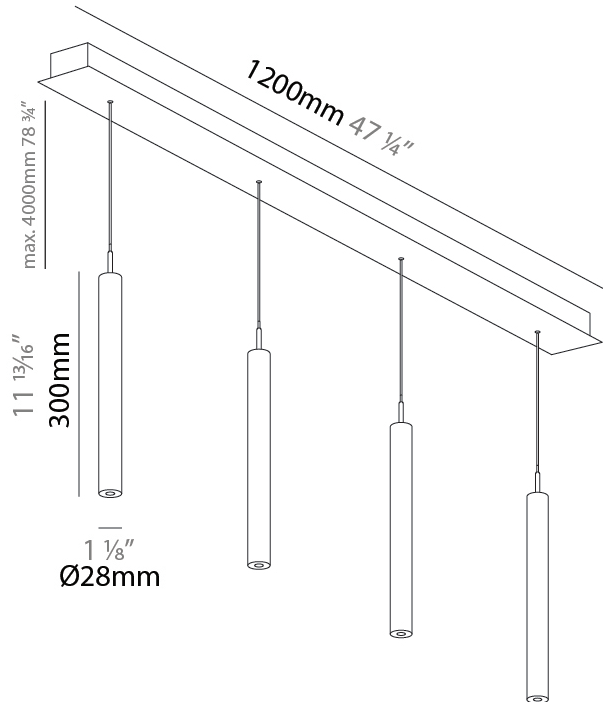

GENERAL

Series: G-Mini Channel
Subseries: G-Mini Channel Hangover
Partner: Prolicht
Division: Architectural
Installation: Suspension
Product Type: Clusters
Mounting Location: Ceiling
Light Distribution: Direct

PHYSICAL

Shape: Cylinder
Diameter (mm): 28
Diameter (in): 1 1/8"
Length (mm): 1200
Length (in): 47 1/4"
Height (mm): 300
Height (in): 11 13/16"

Diffuser: Shine Ring - NOR / OPL / YEL / ORA / RED / BLU / GRN
Fixture Finish: SSR / BKV / CWI / CRY / HAB / UFT / ITA / RUA / FTG / MYG / LOD / PUS / FRO / FUP / KIA / POP / BLS / SPG / MEY / GOH / CHC / COM / ABZ / JAG / OBR / MOS / ROR
Accent Finish: NOF / COP / MIR / SSS
Fixture Material: Extruded Aluminum / Steel
Cable Details: 2000mm/78 3/4" / 4000mm/157 1/2" - Cable, Black, Green, Orange, Red, White

ELECTRICAL

Lamp Type: LED (Zhaga Standard)
Input Wattage (W): 26
Total Output Wattage (W): 23.7
Dimming: Tri-Mode (Non-Dimming and Phase Dimming (120Vac only) and 0-10V Dimming)
Driver Included: Yes
Driver Location: Integrated
Driver Type: Constant Current - Universal
Driver Class: Class 2
Input Voltage (V): 120 - 277

LED

Color Temperature (°K): 2700 / 3000 / 3500 / 4000
Max. Delivered Lumen (lm): 1557 / 1421 / 1499 / 1450
Nominal Lumen (lm): 1840 / 1949 / 2057 / 2112
CRI: >90 CRI
Lamp Life (hrs): 50000

OPTICAL

Beam Angle: 32 / 58

RATINGS AND CERTIFICATIONS

Certified By: Certified for North American Standards
IP rating: IP20