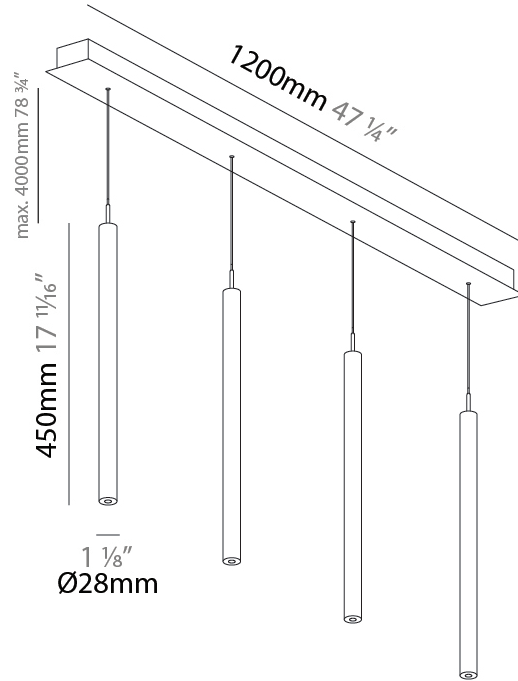

GENERAL

Series: G-Mini Channel
Subseries: G-Mini Channel Hangover
Partner: Prolicht
Division: Architectural
Installation: Suspension
Product Type: Clusters
Mounting Location: Ceiling
Light Distribution: Direct

PHYSICAL

Shape: Cylinder
Diameter (mm): 28
Diameter (in): 1 1/8"
Length (mm): 1200
Length (in): 47 1/4"
Height (mm): 450
Height (in): 17 11/16"

Diffuser: Shine Ring - NOR / OPL / YEL / ORA / RED / BLU / GRN
Fixture Finish: SSR / BKV / CWI / CRY / HAB / UFT / ITA / RUA / FTG / MYG / LOD / PUS / FRO / FUP / KIA / POP / BLS / SPG / MEY / GOH / CHC / COM / ABZ / JAG / OBR / MOS / ROR
Accent Finish: NOF / COP / MIR / SSS
Fixture Material: Extruded Aluminum / Steel
Cable Details: 2000mm/78 3/4" / 4000mm/157 1/2" - Cable, Black, Green, Orange, Red, White

ELECTRICAL

Lamp Type: LED (Zhaga Standard)
Input Wattage (W): 26
Total Output Wattage (W): 23.7
Dimming: Tri-Mode (Non-Dimming and Phase Dimming (120Vac only) and 0-10V Dimming)
Driver Included: Yes
Driver Location: Integrated
Driver Type: Constant Current - Universal
Driver Class: Class 2
Input Voltage (V): 120 - 277

LED

Color Temperature (°K): 2700 / 3000 / 3500 / 4000
Max. Delivered Lumen (lm): 1557 / 1421 / 1499 / 1450
Nominal Lumen (lm): 1840 / 1949 / 2057 / 2112
CRI: >90 CRI
Lamp Life (hrs): 50000

OPTICAL

Beam Angle: 32 / 58

RATINGS AND CERTIFICATIONS

Certified By: Certified for North American Standards
IP rating: IP20